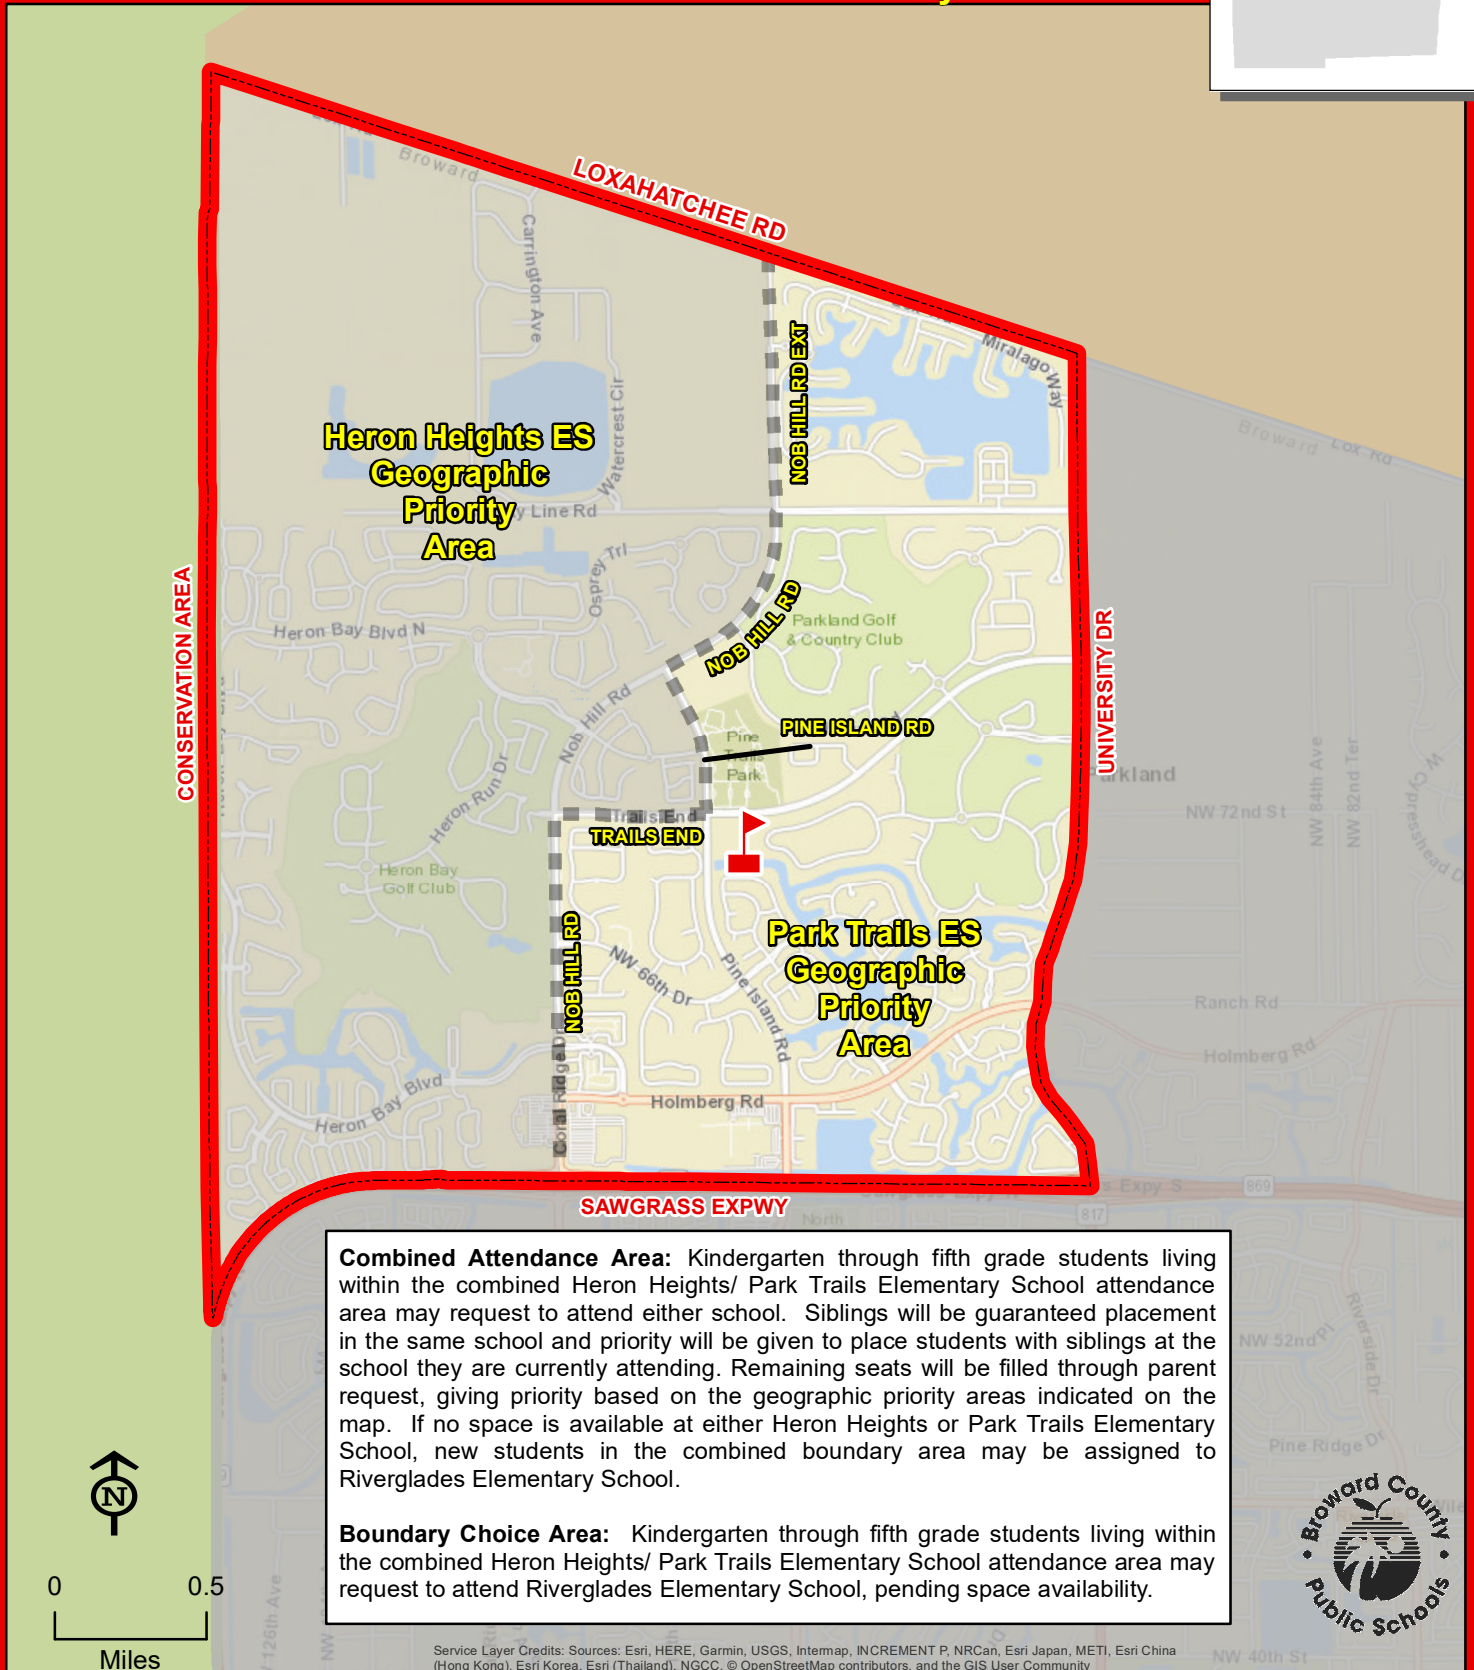

PARK TRAILS ELEMENTARY SCHOOL

10700 TRAILS END
 PARKLAND, FLORIDA 33076
 754-322-7800

Combined Attendance Area
 Geographic Priority Area
 Boundary Choice Area

Combined Attendance Area: Kindergarten through fifth grade students living within the combined Heron Heights/ Park Trails Elementary School attendance area may request to attend either school. Siblings will be guaranteed placement in the same school and priority will be given to place students with siblings at the school they are currently attending. Remaining seats will be filled through parent request, giving priority based on the geographic priority areas indicated on the map. If no space is available at either Heron Heights or Park Trails Elementary School, new students in the combined boundary area may be assigned to Riverglades Elementary School.

Boundary Choice Area: Kindergarten through fifth grade students living within the combined Heron Heights/ Park Trails Elementary School attendance area may request to attend Riverglades Elementary School, pending space availability.

THIS MAP IS FOR CONCEPTUAL PURPOSES ONLY AND SHOULD NOT BE USED FOR LEGAL BOUNDARY DETERMINATIONS